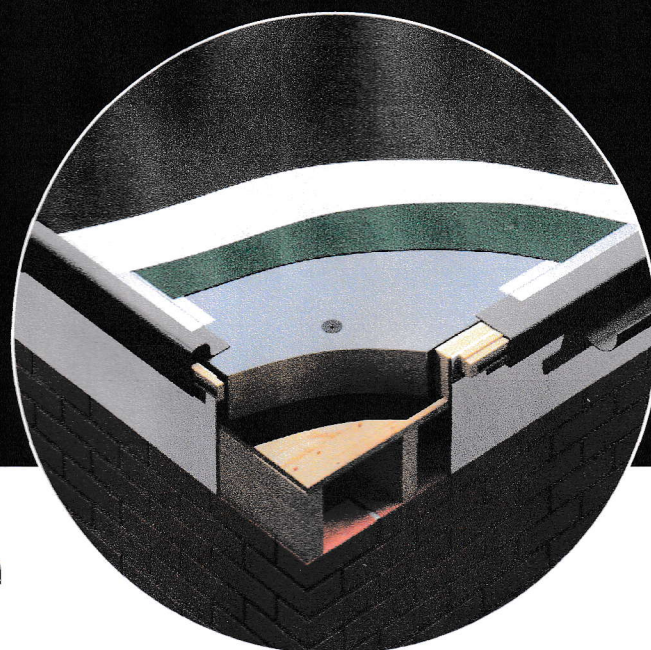

LIVE ONLINE EVENT

INVITE
ONLY

• 10AM THURSDAY 11TH FEBRUARY 2021 •

GRP Roofing has evolved...

CURE IT

GRP ROOFING SYSTEM

EVO

Learn more about the new Cure It EVO System which has been designed for application direct to insulation boards. Installation is faster and more cost effective than the traditional method for applying GRP to insulation for roof areas above habitable spaces.

LOWER COSTS

EASIER FITTING

QUICKER
INSTALLATION

CURE IT
GRP ROOFING SYSTEM

MASTERCLASS
LIVE

- System overview
- Live demonstration
- Q & A session

Email: lee@cureit.com to register your interest in this exclusive webinar